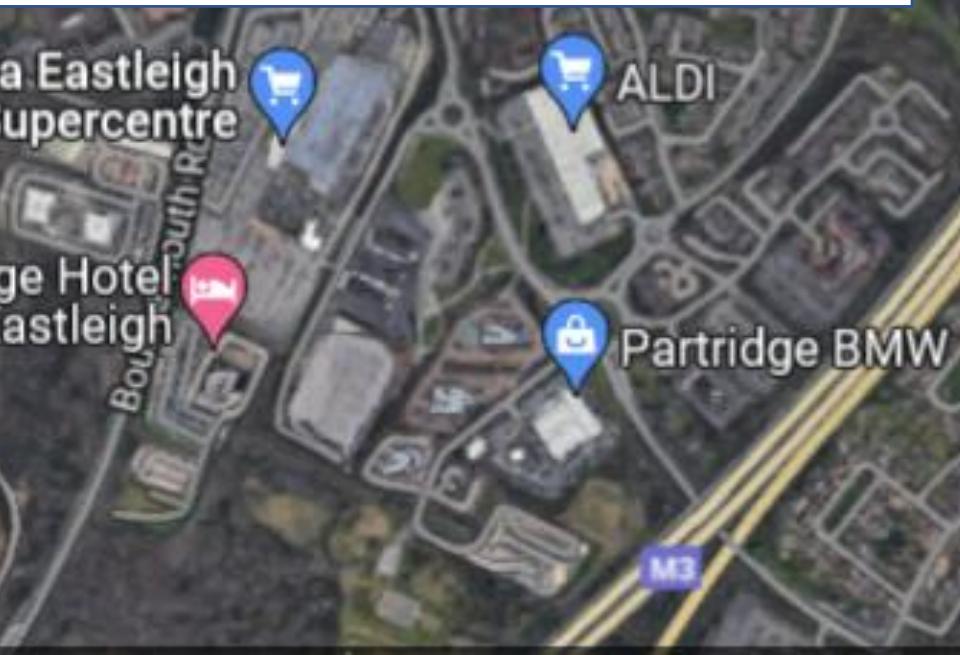

To get to The Pavilion on the park in Eastleigh come off the M3 at Junction 13, and head towards Eastleigh on Leigh road. When you get to The Holiday inn turn Right down Passfield Ave, passing a carpark, football grounds and a children's playground all on your right. Go straight on at the mini roundabout, Turning next right into Nightingale Ave where it is signposted, then first right again into Magpie Lane and go to the bottom where you will see the venue

Google

Home Furniture Shop

2ND HALL

Cycle Parking

PARKING

MAIN HALL

RBL Training
The Pavilion
On The Park

Kingfisher Rd