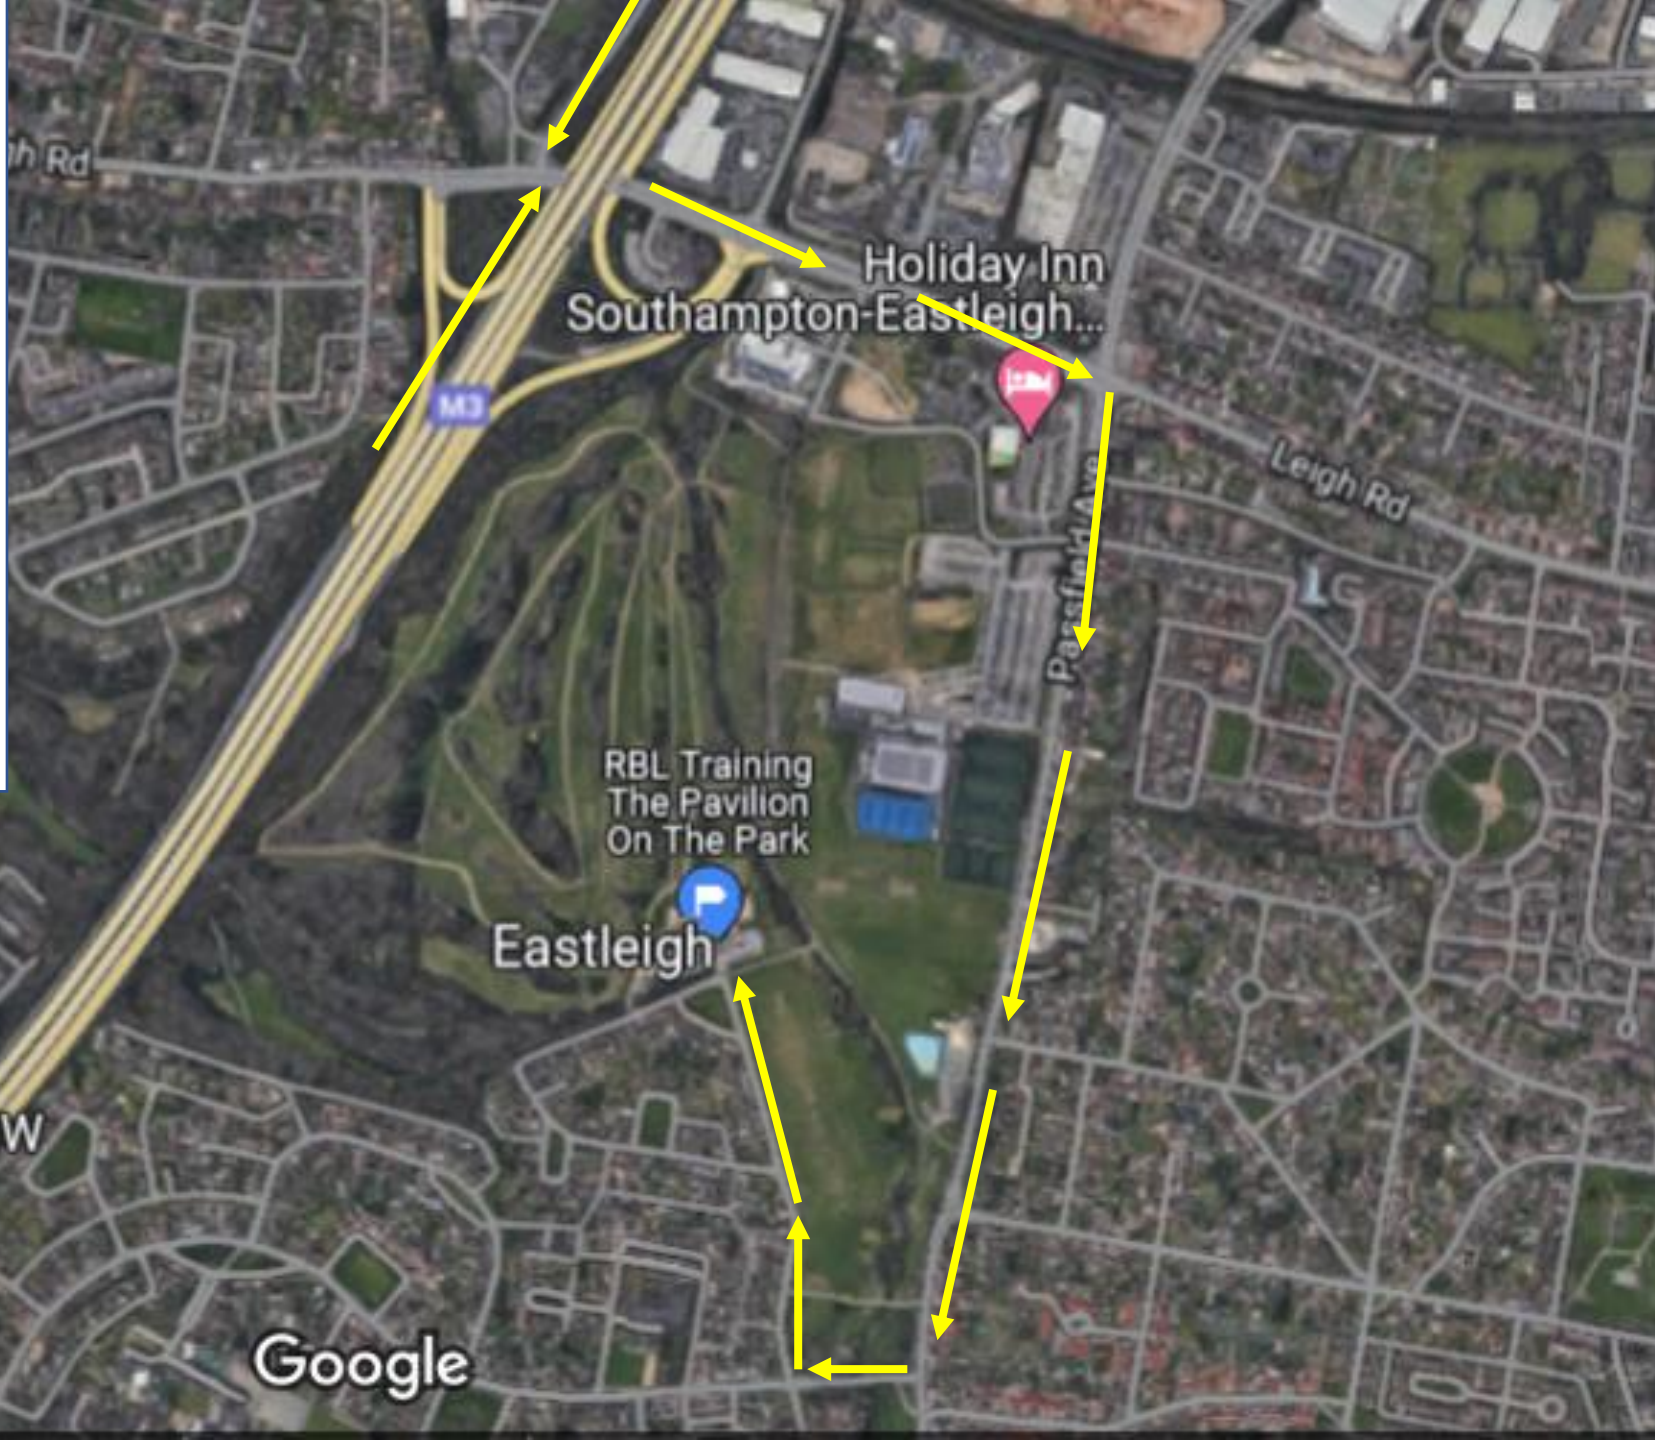

To get to The Pavilion on the park in Eastleigh come off the M3 at Junction 13, and head towards Eastleigh on Leigh road. When you get to The Holiday inn turn Right down Passfield Ave, passing a carpark, football grounds and a children's playground all on your right. Go straight on at the mini roundabout, Turning next right into Nightingale Ave where it is signposted, then first right again into Magpie Lane and go to the bottom where you will see the venue

Google

Home Furniture Shop

2ND HALL

Cycle Parking

PARKING

MAIN HALL

RBL Training
The Pavilion
On The Park

Kingfisher Rd