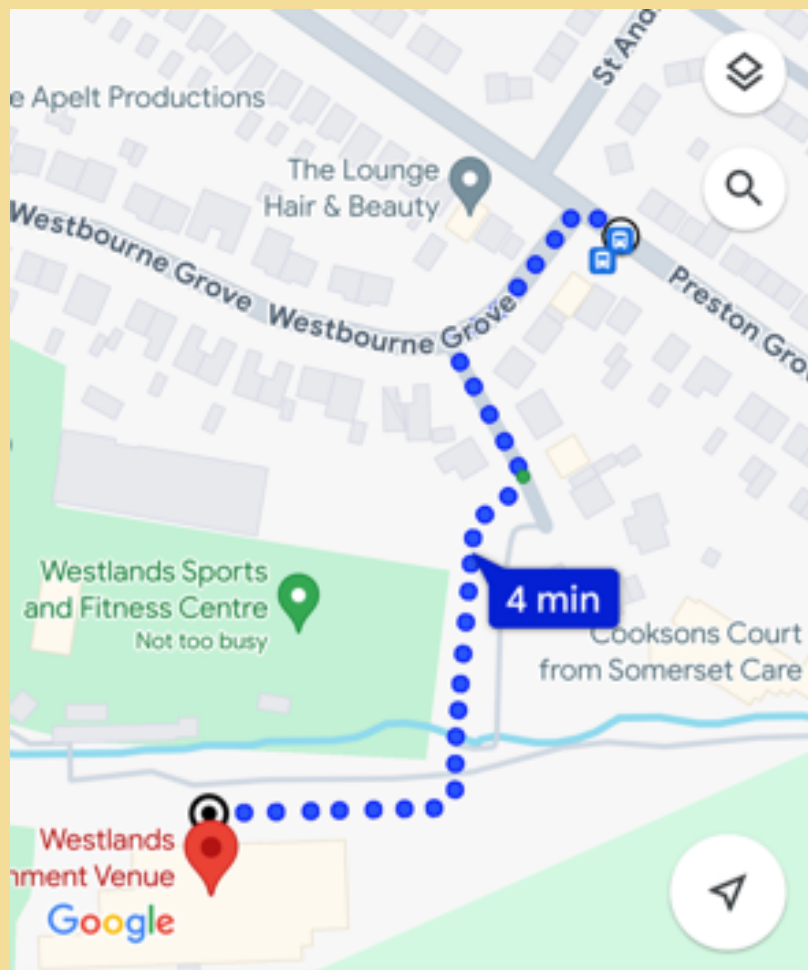

**Westlands  
Entertainment Venue**  
Westbourne Close  
Yeovil  
Somerset  
BA20 2DD

Department  
for Work &  
Pensions

### By bus:

The Number 11 bus stops at Westbourne Grove, which is only a four minute walk away.

### By train:

The nearest train station is Yeovil Pen Mill, located just outside the town centre. The railway station is located within a 25-minute walk from Westlands. For up to date information visit the [National Rail Website](https://www.nationalrail.gov.uk).